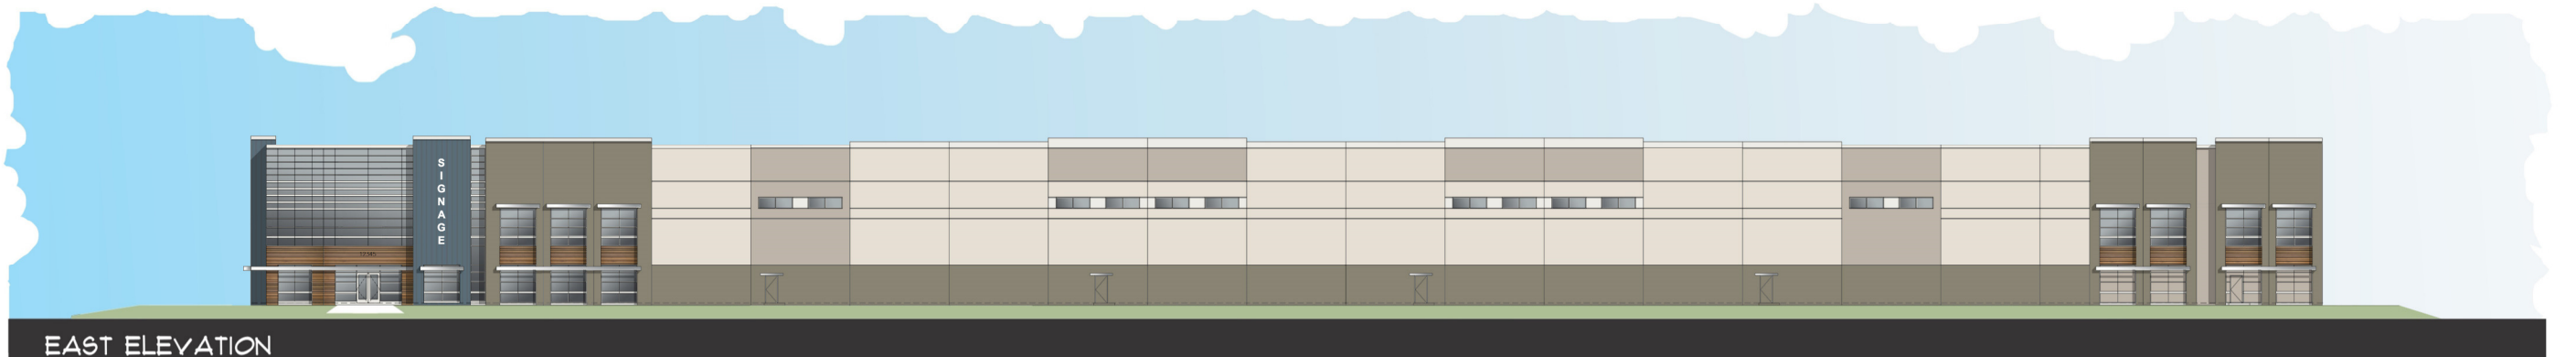

NORTH ELEVATION - SHERMAN AVENUE

WEST ELEVATION - DAY STREET

SOUTH ELEVATION - ALESSANDRO BOULEVARD

EAST ELEVATION

JOB NO. 19142.00

03.11.2021

COLOR ELEVATIONS (36' CLEAR)

ALESSANDRO BLVD. & DAY ST.

MORENO VALLEY, CALIFORNIA